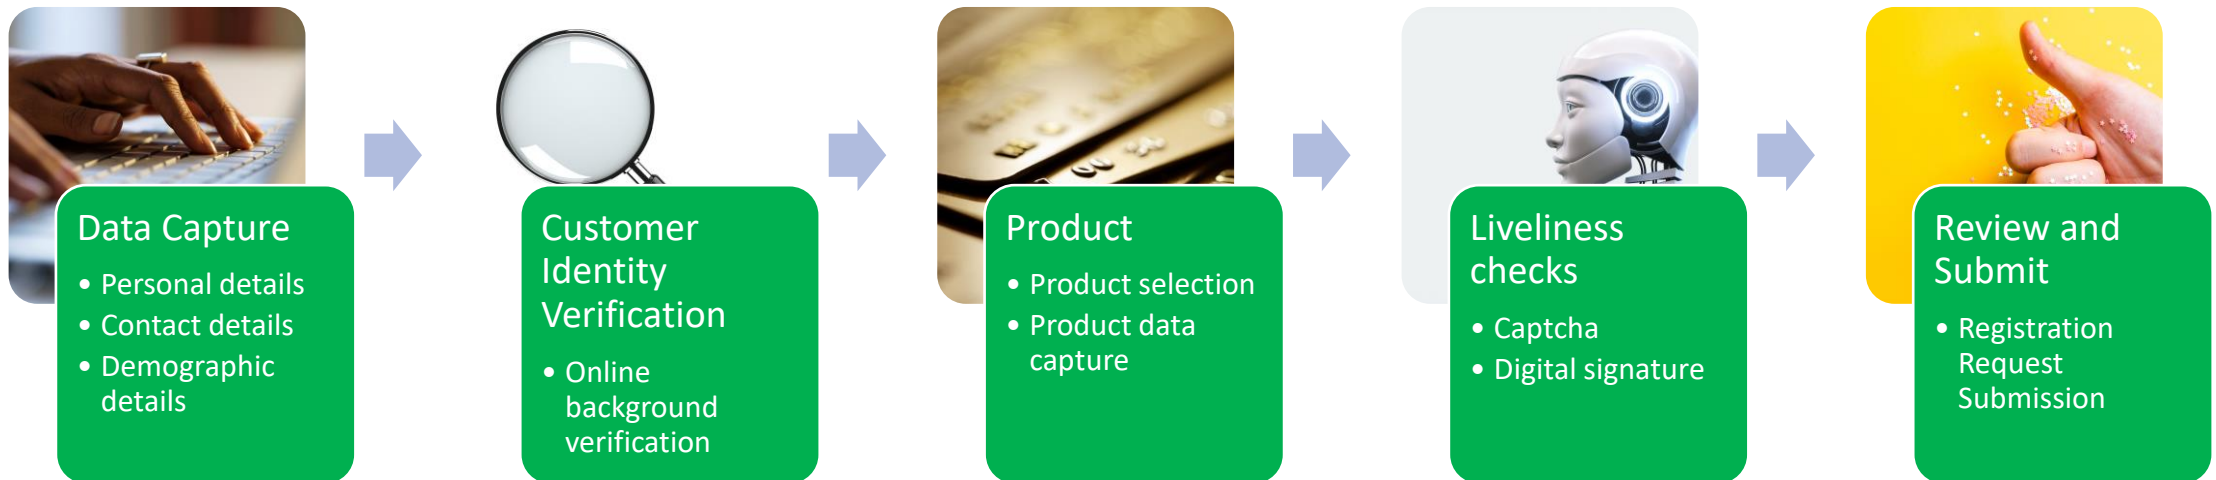

Customer Onboarding

Product Configuration

Customer Registration

Compliances (KYC)

Product Configuration Journey

Login

- Login to product portal

Product configuration

- Section configuration
- Attribute configuration

Product Management

- View/Edit product
- Delete product

Customer Journey - Registration

Compliance Journey – Verification & Fulfillment

Login

- Compliance officer logs into Backoffice